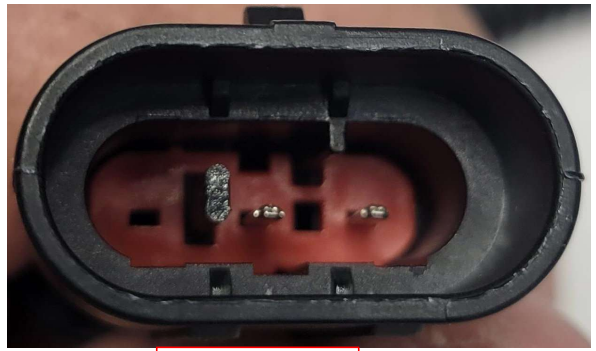

M4233-01
HE300VE
HE500VE

Ø 9.5 mm

M4234-01
HE451VE
Volvo/ Mack

Ø 10.2 mm

M4235-01
HE500VE

Ø 10.2 mm

2 male pins

3 male pins