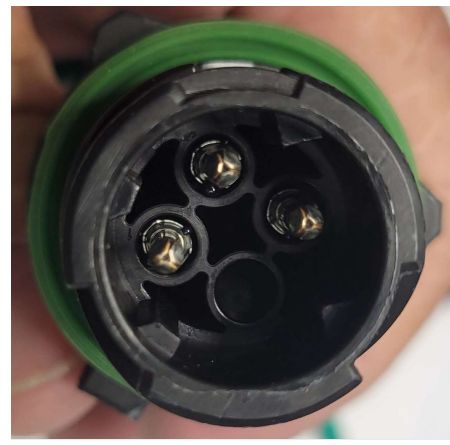

M4233-01
HE300VE
HE500VE

Ø 9.5 mm

M4234-01
HE451VE
Volvo/ Mack

Ø 10.2 mm

M4235-01
HE500VE

Ø 10.2 mm

2 male pins

3 male pins